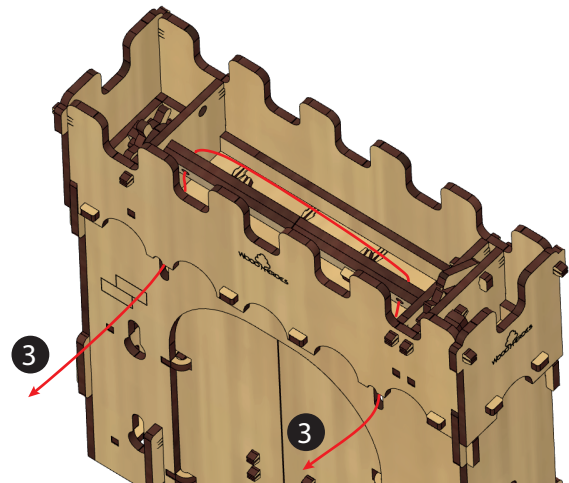

11

12

13

Viel Spaß!
Have fun!