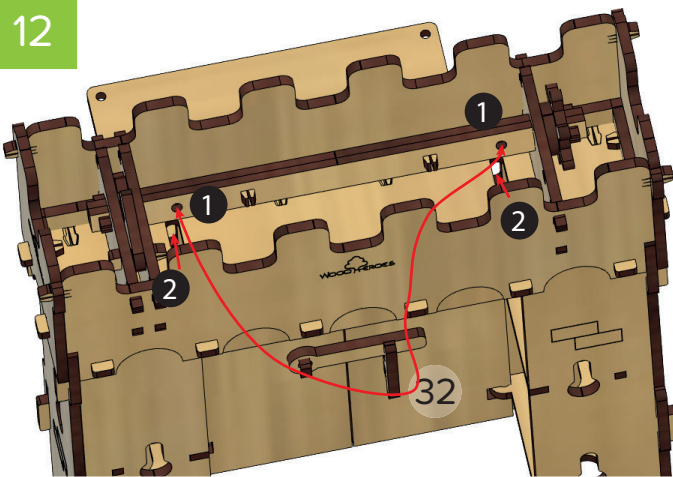

11

12

13

Viel Spaß!
Have fun!